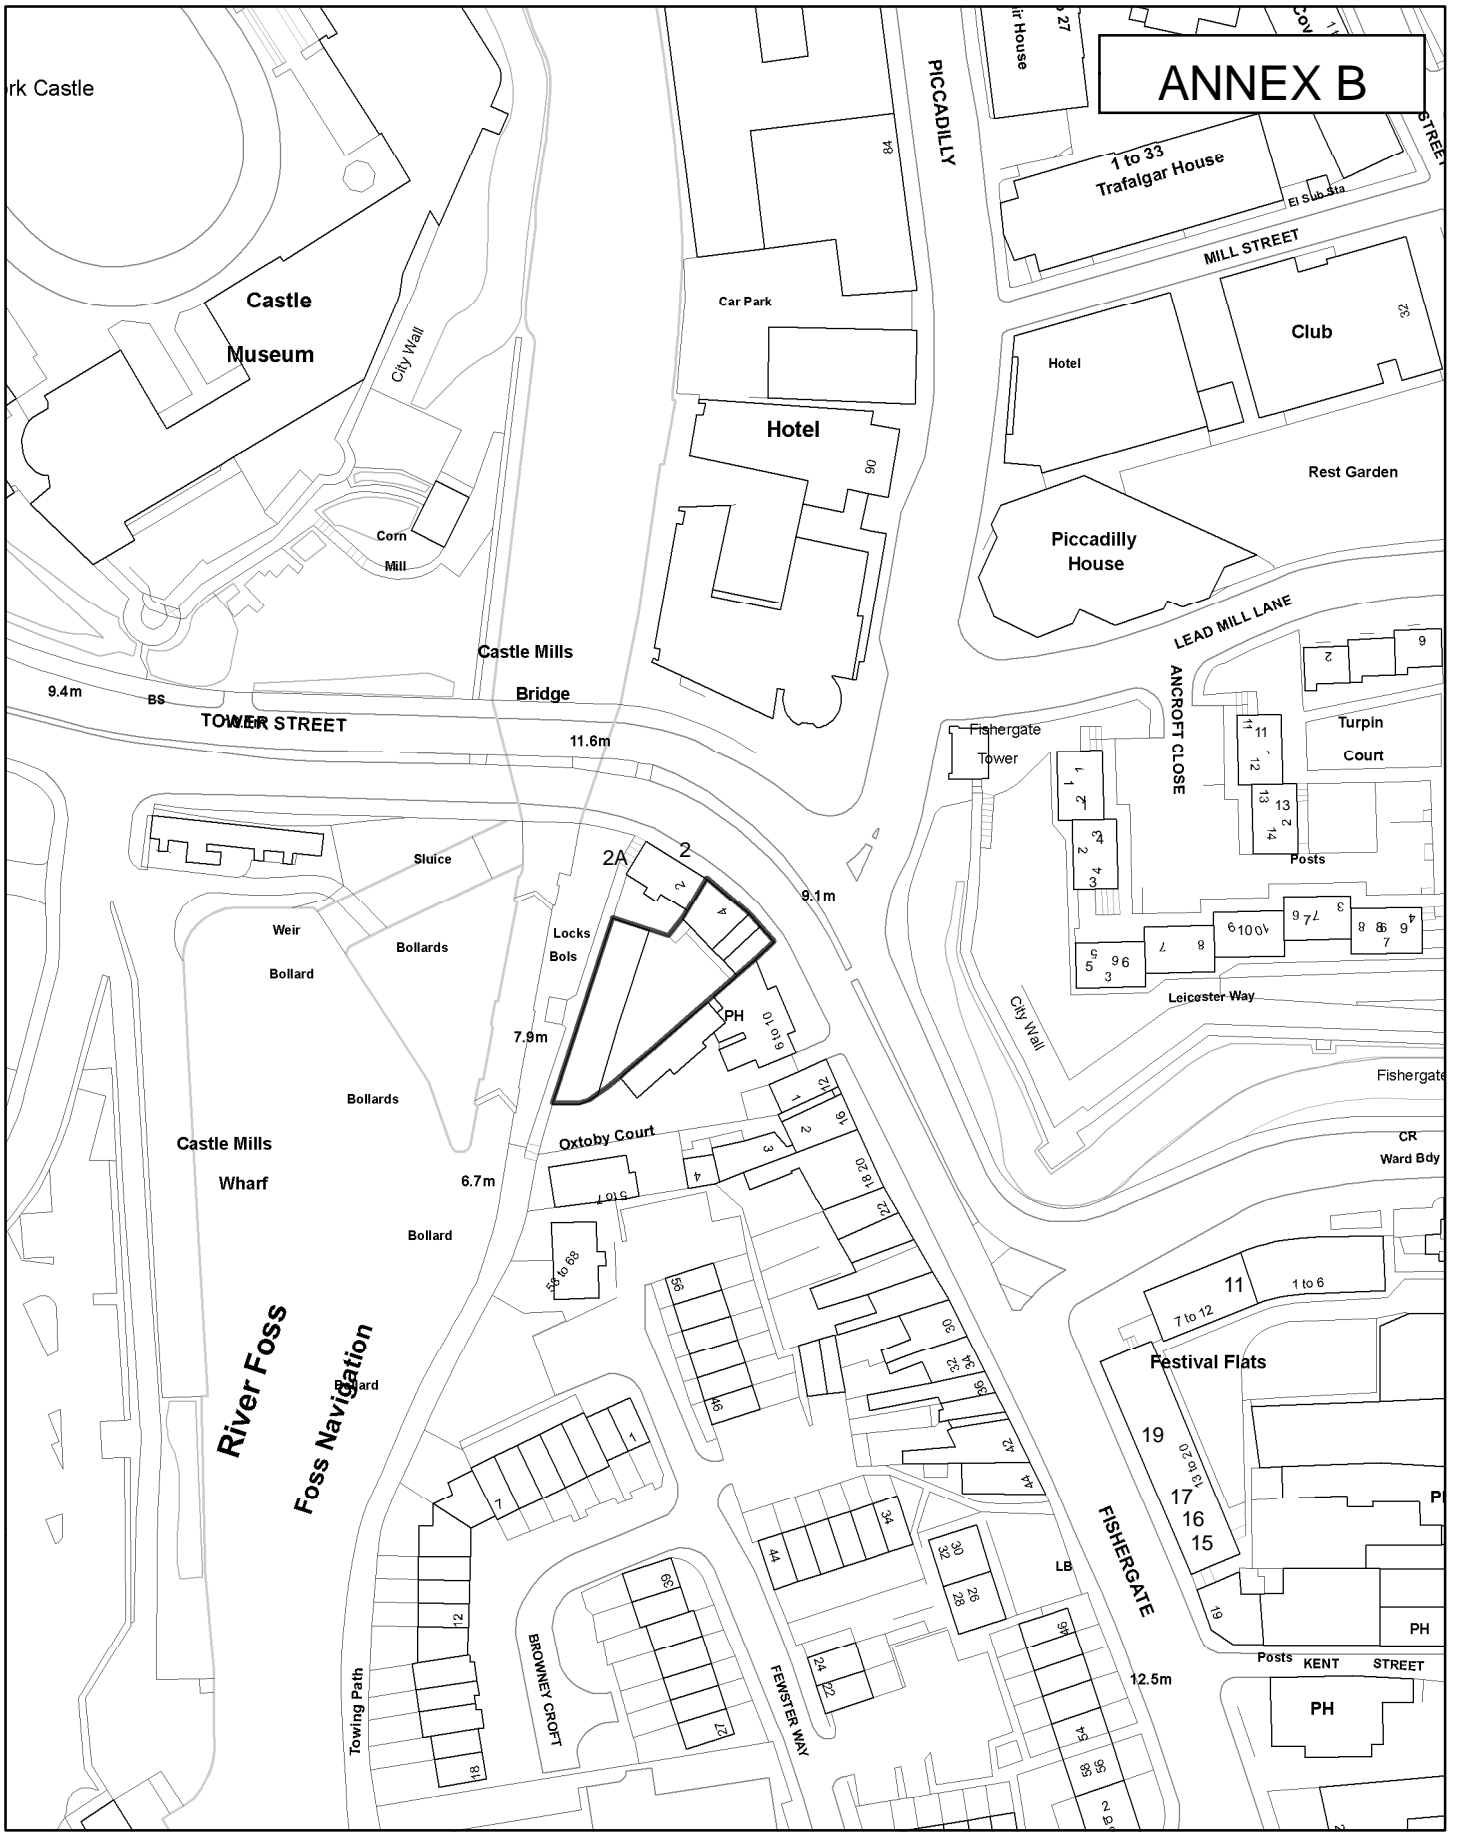

Resources
Property Services

4 Fishergate Site

SCALE 1:1,250 DRAWN BY: CC DATE: 01/06/08

Originating Group:

Drawing No.
E00205

Reproduced from the Ordnance Survey with the permission of the Controller of Her Majesty's Stationery Office © Crown copyright. Unauthorised reproduction infringes Crown copyright and may lead to prosecution or civil proceedings. City of York Council 100020818