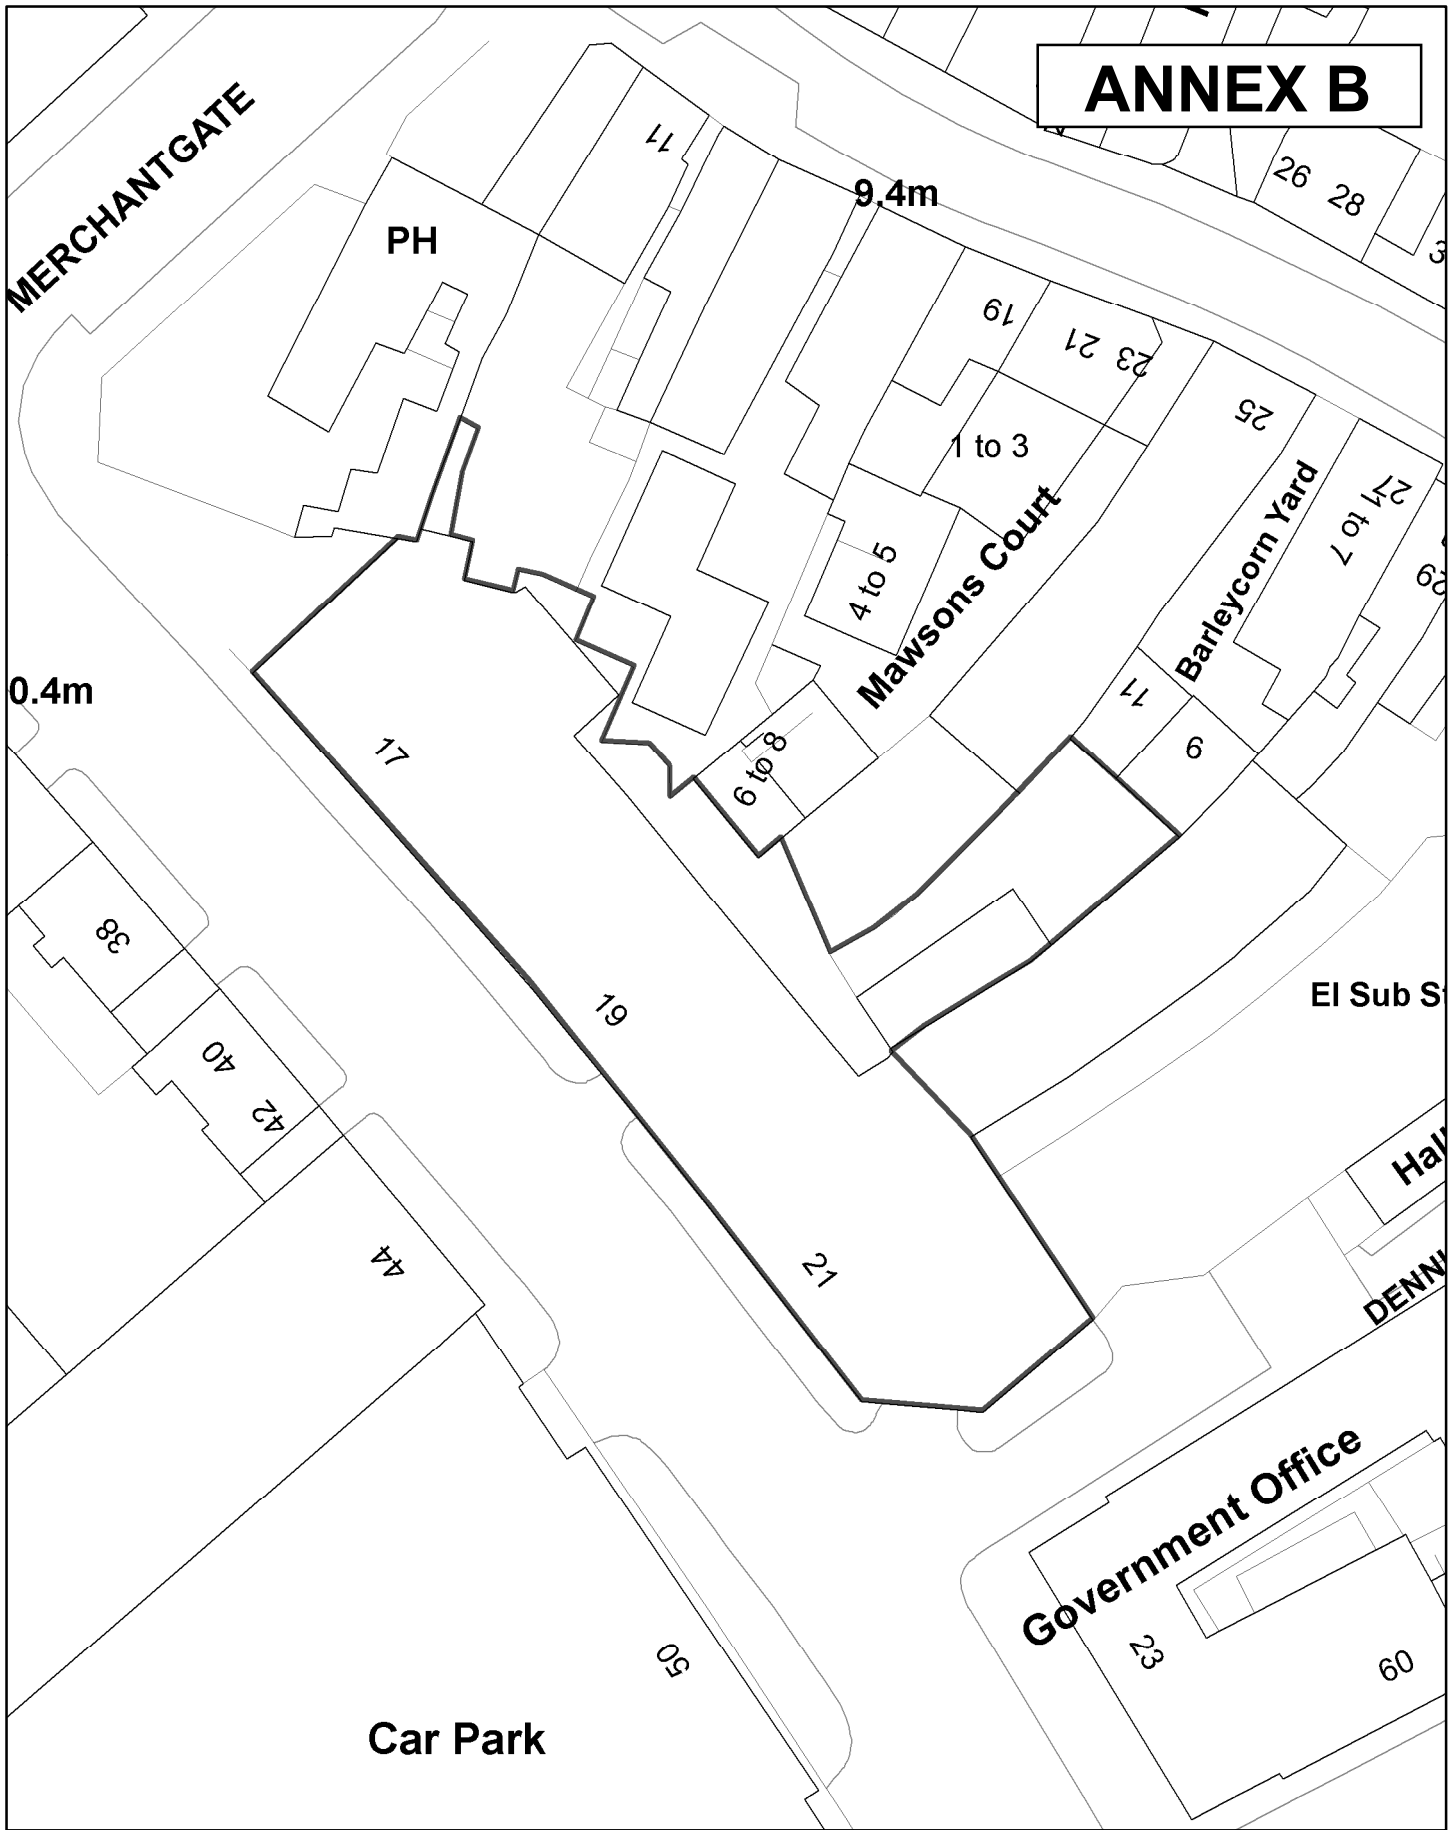

ANNEX B

Haymarket Car Park

SCALE 1:1,250

DRAWN BY: CC

DATE: 01/07/08

Originating Group:

Drawing No.

Resources
Property Services

E00187

Reproduced from the Ordnance Survey with the permission of the Controller of Her Majesty's Stationery Office © Crown copyright. Unauthorised reproduction infringes Crown copyright and may lead to prosecution or civil proceedings. City of York Council 100020818

ANNEX B

17/21 Piccadilly

SCALE 1:500

DRAWN BY: CC

DATE: 19/06/08

Originating Group:

Drawing No.

E00287