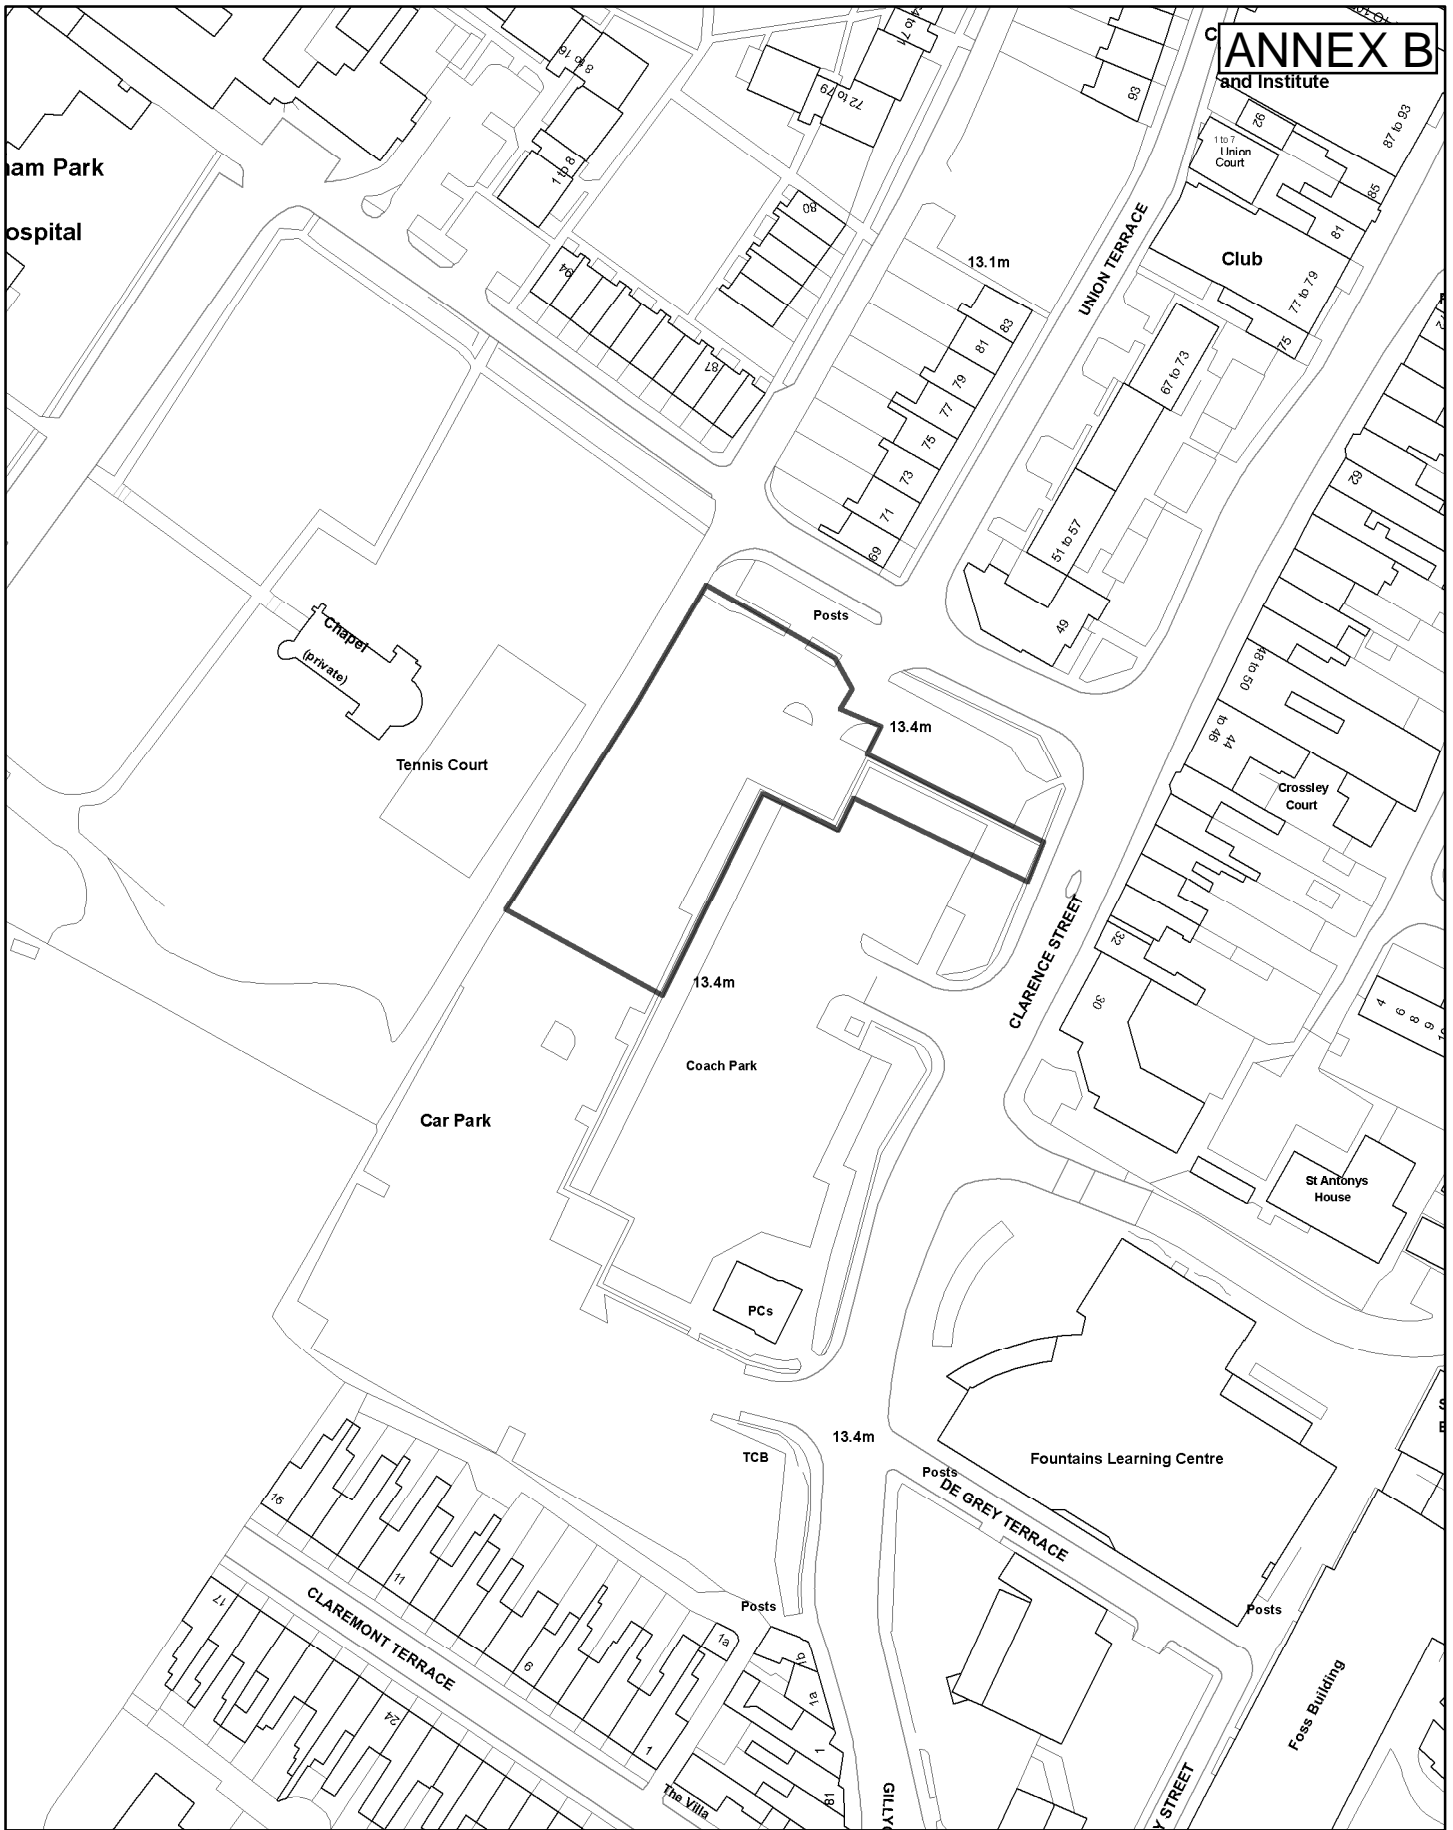

Resources
Property Services

4 Fishergate Site

SCALE 1:1,250 DRAWN BY: CC DATE: 01/06/08

Originating Group:

Drawing No.
E00205

Reproduced from the Ordnance Survey with the permission of the Controller of Her Majesty's Stationery Office © Crown copyright. Unauthorised reproduction infringes Crown copyright and may lead to prosecution or civil proceedings. City of York Council 100020818