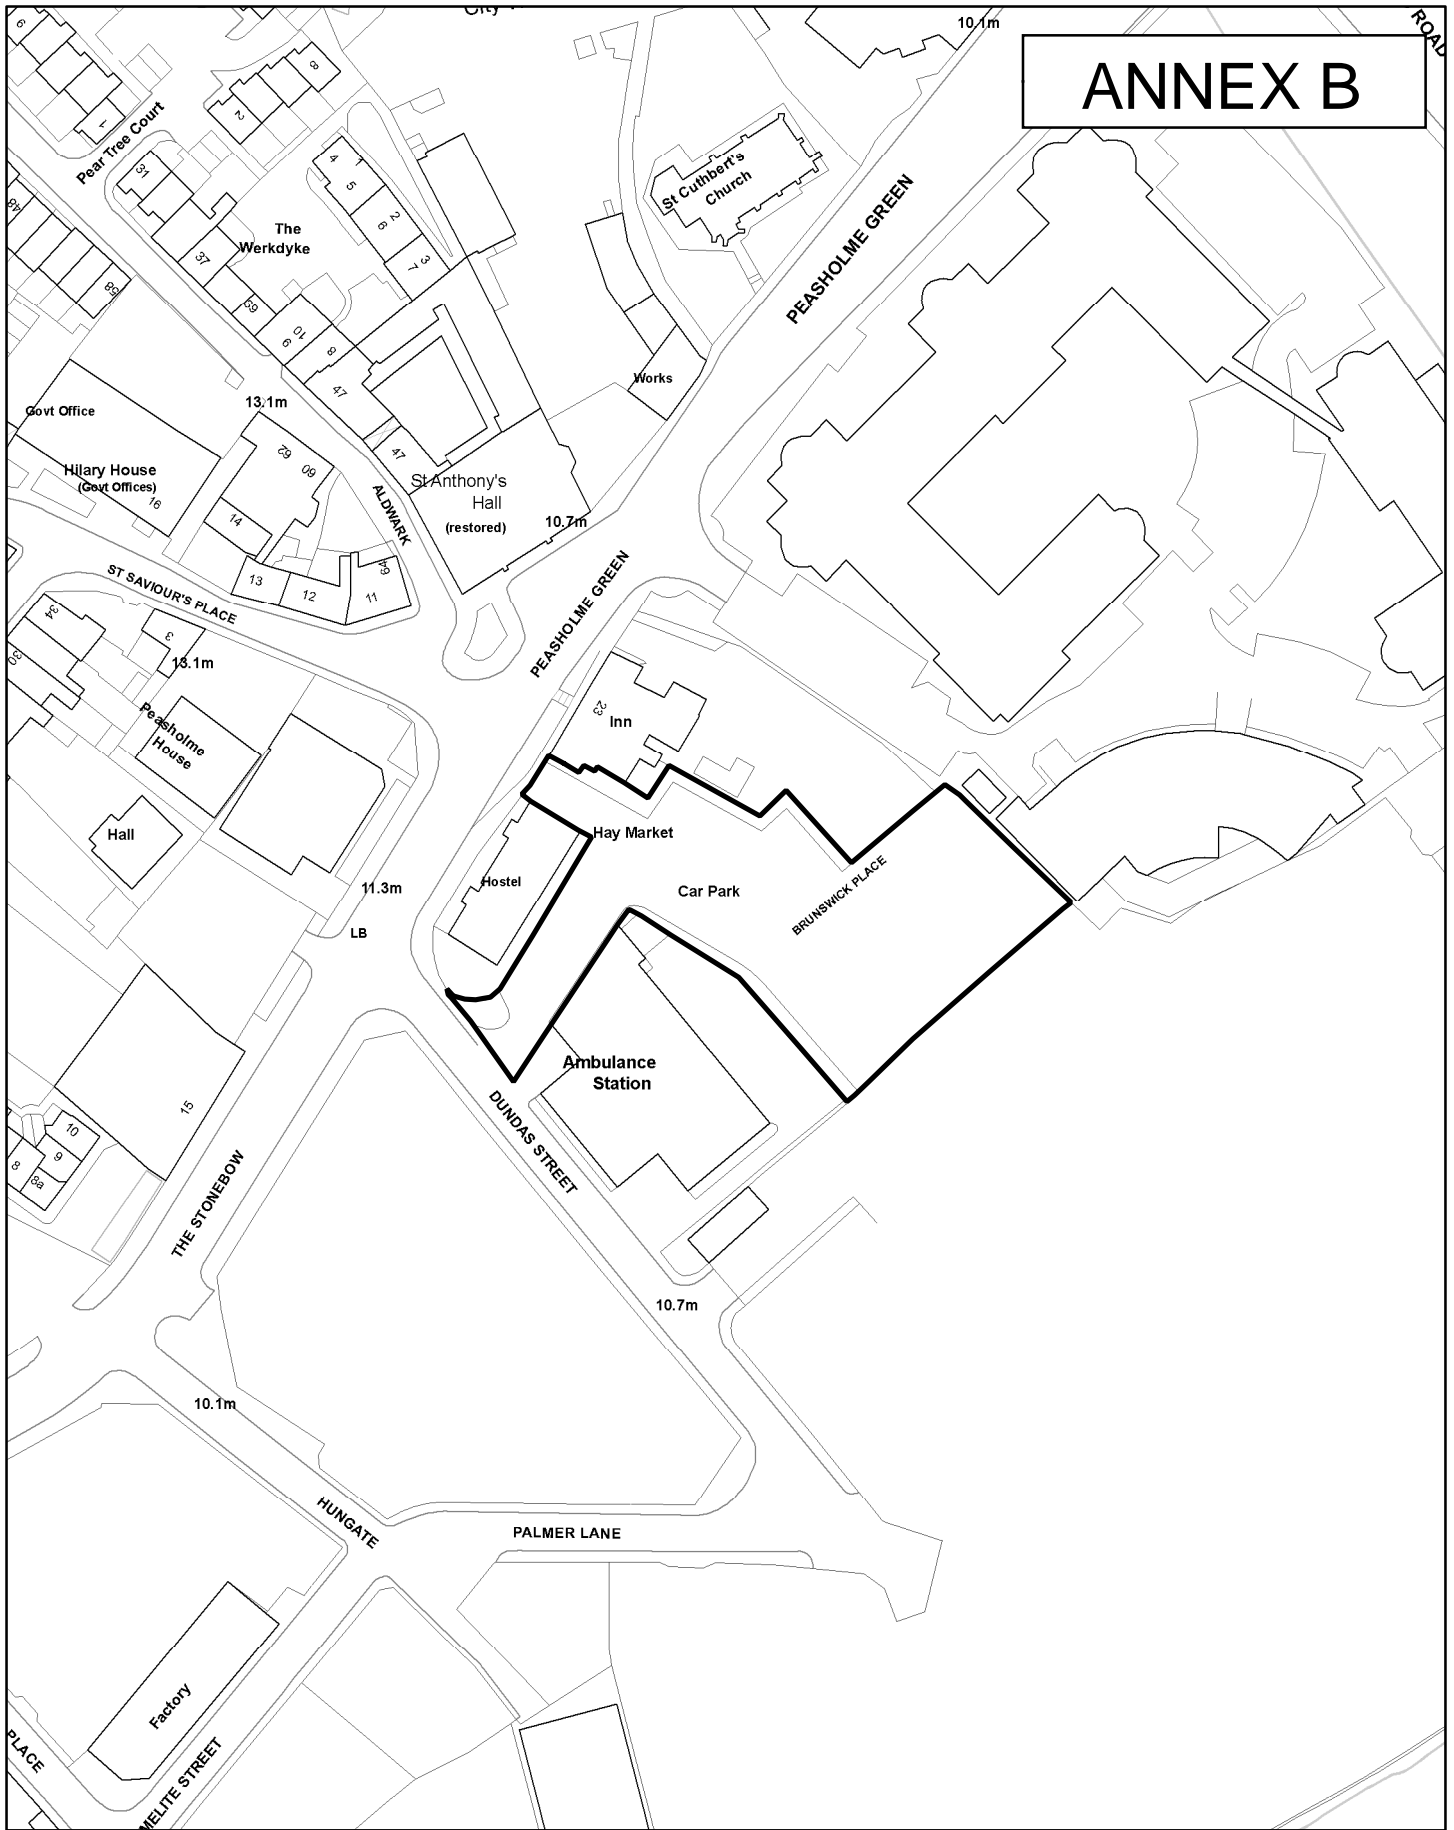

ANNEX B

Haymarket Car Park

SCALE 1:1,250

DRAWN BY: CC

DATE: 01/07/08

Originating Group:

Drawing No.

Resources
Property Services

E00187

Reproduced from the Ordnance Survey with the permission of the Controller of Her Majesty's Stationery Office © Crown copyright. Unauthorised reproduction infringes Crown copyright and may lead to prosecution or civil proceedings. City of York Council 100020818

ANNEX B

17/21 Piccadilly

SCALE 1:500

DRAWN BY: CC

DATE: 19/06/08

Originating Group:

Drawing No.

E00287